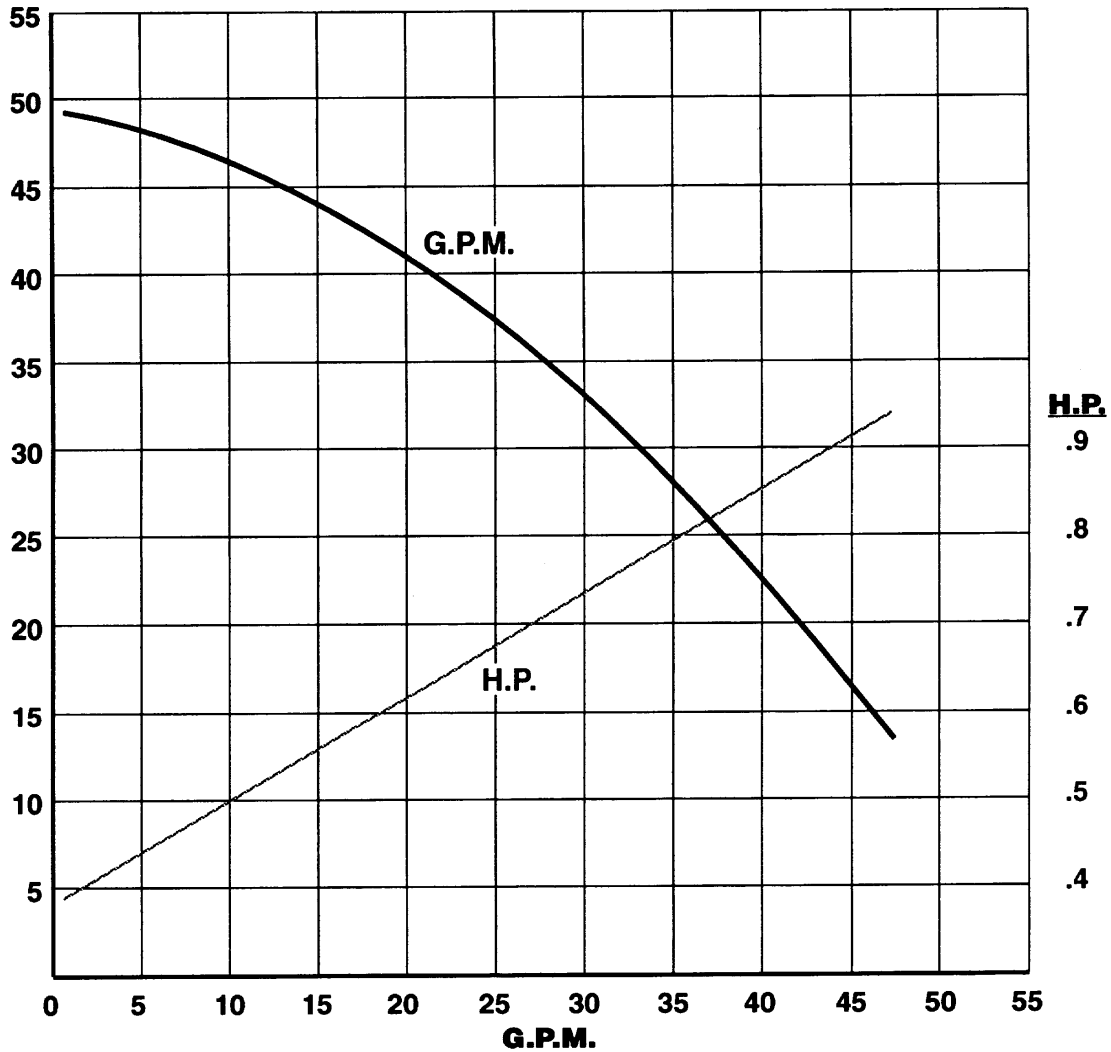

SP-TE-7P/7K-MD

MOTOR: MARATHON
0155-0185-1000
230V. 60HZ.
SINGLE PHASE

HEAD IN FEET

SP-TE-7P/7K-MD

**FULL SIZE IMPELLER
(3.750" DIA.)**

**MOTOR: MARATHON
0155-0186-1000
230V. 60HZ.
3 PHASE**

HEAD IN FEET

SP-TE-7P/7K-MD

TRIM IMPELLER
(3.625" DIA.)

MOTOR: MARATHON
0155-0185-1000
230V. 60HZ.
SINGLE PHASE

HEAD IN FEET

SP-TE-7P/7K-MD

TRIM IMPELLER
(3.500" DIA.)

MOTOR: MARATHON
0155-0185-1000
230V. 60HZ.
SINGLE PHASE

HEAD IN FEET

SP-TE-7P/7K-MD
TRIM IMPELLER
(3.375" DIA.)

MOTOR: MARATHON
0155-0185-1000
230V. 60HZ.
SINGLE PHASE

HEAD IN FEET

SP-TE-7P/7K-MD

TRIM IMPELLER
(3.25" DIA.)

MOTOR: MARATHON
0155-0185-1000
230V. 60HZ.
SINGLE PHASE