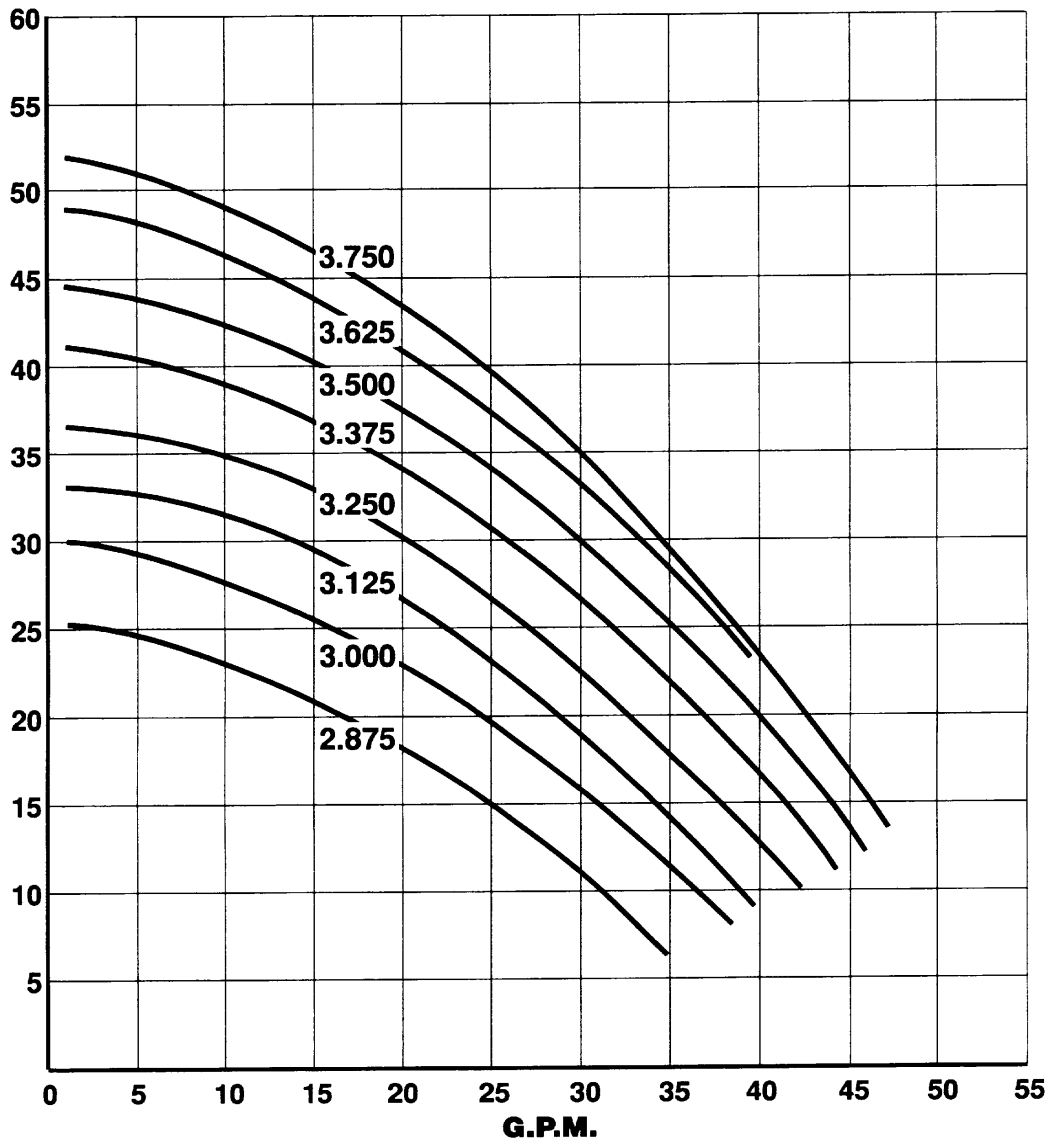

HEAD IN FEET