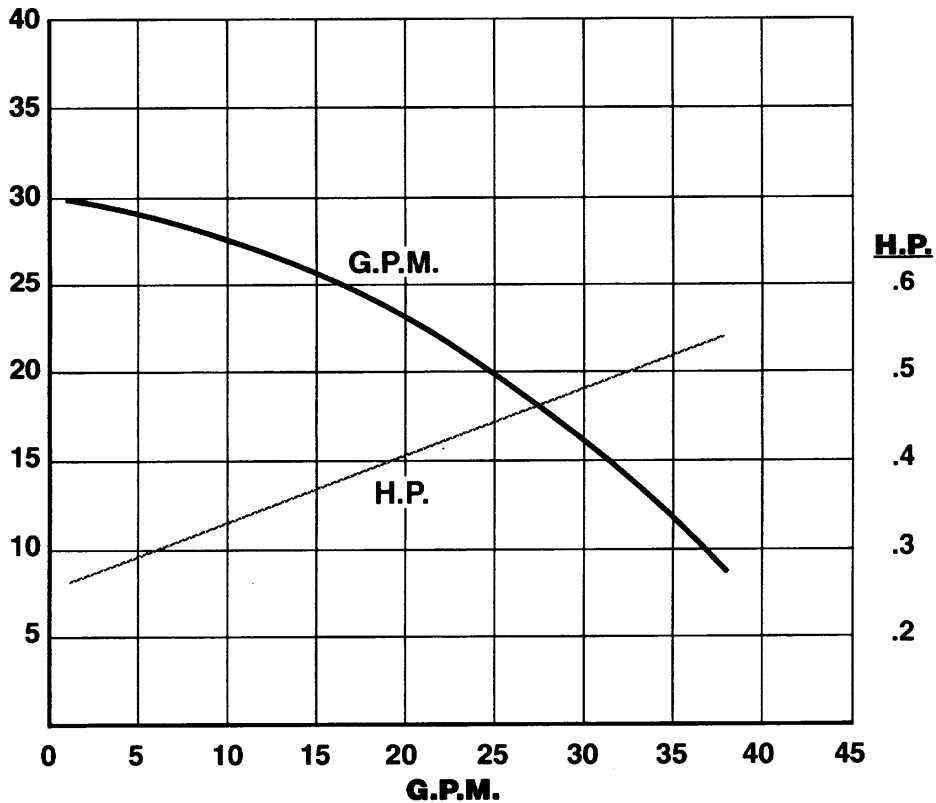

HEAD IN FEET