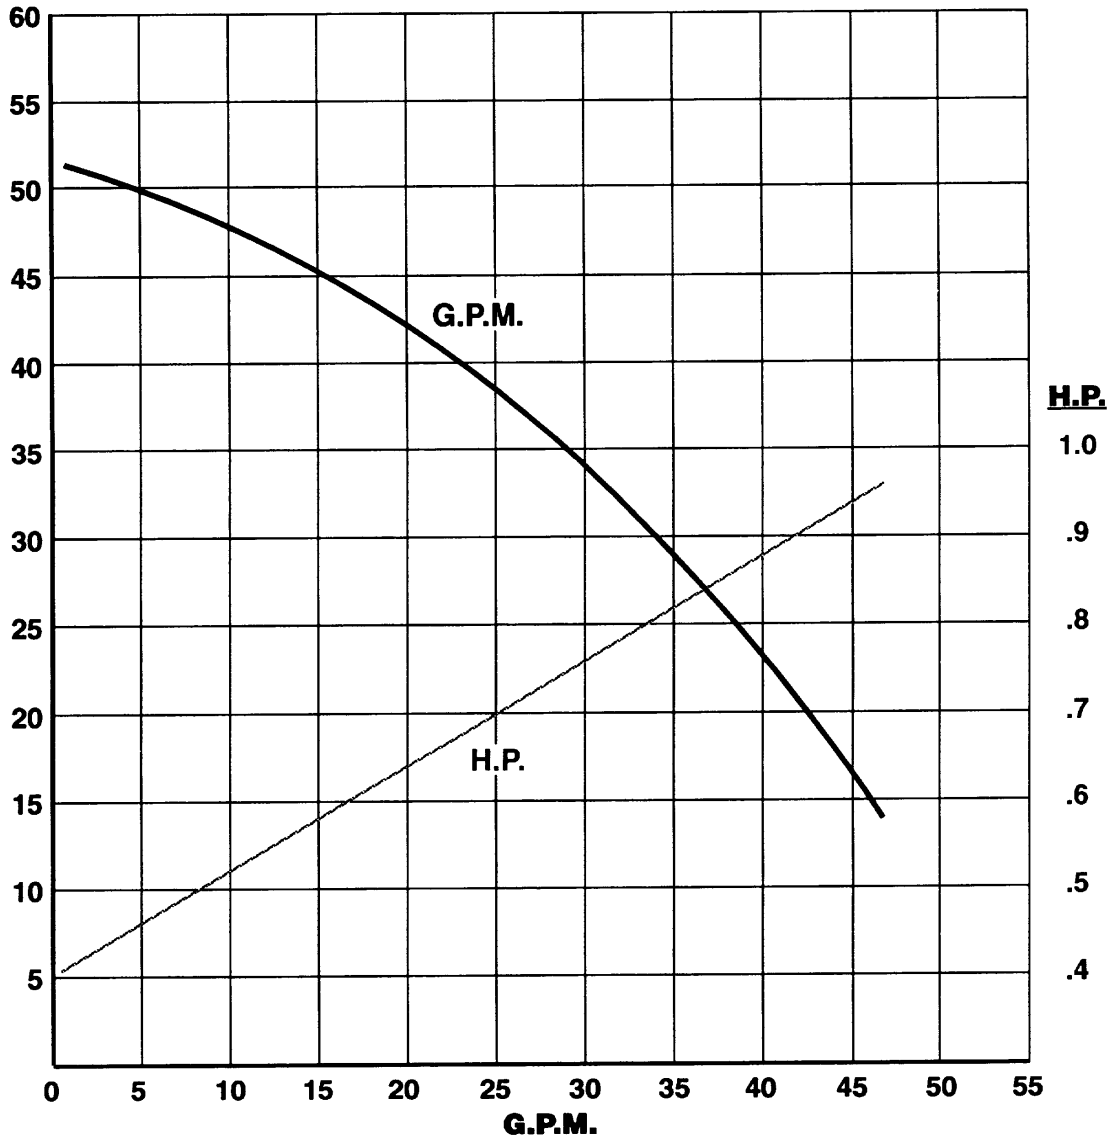

SP-TE-7P/7K-MD

MOTOR: MARATHON
0155-0185-1000
230V. 60HZ.
SINGLE PHASE

HEAD IN FEET

SP-TE-7P/7K-MD

**FULL SIZE IMPELLER
(3.750" DIA.)**

**MOTOR: MARATHON
0155-0186-1000
230V. 60HZ.
3 PHASE**

HEAD IN FEET

SP-TE-7P/7K-MD

TRIM IMPELLER
(3.625" DIA.)

MOTOR: MARATHON
0155-0185-1000
230V. 60HZ.
SINGLE PHASE

HEAD IN FEET

SP-TE-7P/7K-MD

TRIM IMPELLER
(3.500" DIA.)

MOTOR: MARATHON
0155-0185-1000
230V. 60HZ.
SINGLE PHASE

HEAD IN FEET

SP-TE-7P/7K-MD
TRIM IMPELLER
(3.375" DIA.)

MOTOR: MARATHON
0155-0185-1000
230V. 60HZ.
SINGLE PHASE

HEAD IN FEET

SP-TE-7P/7K-MD

TRIM IMPELLER
(3.25" DIA.)

MOTOR: MARATHON
0155-0185-1000
230V. 60HZ.
SINGLE PHASE

HEAD IN FEET

SP-TE-7P/7K-MD

TRIM IMPELLER
(2.875" DIA.)

MOTOR: MARATHON
0155-0185-1000
230V. 60HZ.
SINGLE PHASE

HEAD IN FEET