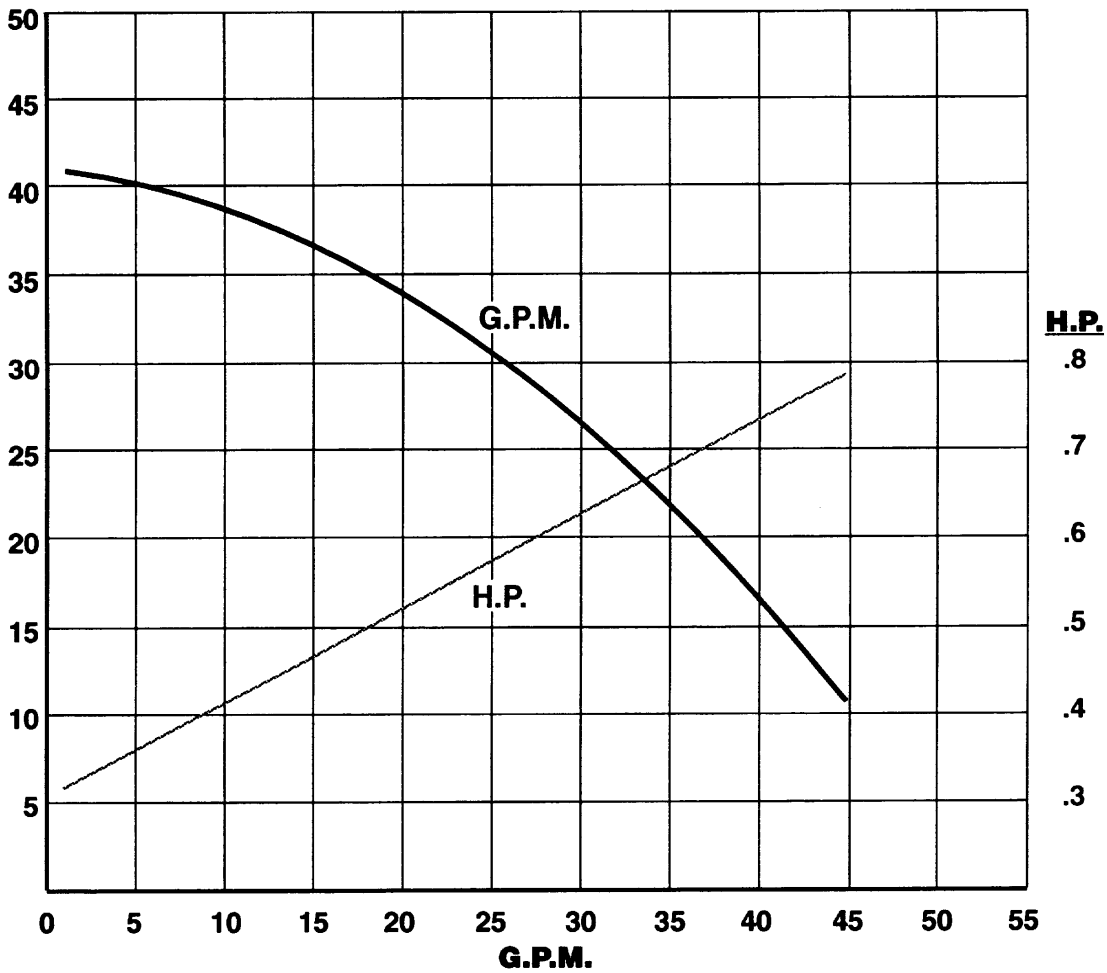

SP-TE-7P/7K-MD

MOTOR: MARATHON
0155-0185-1000
230V. 60HZ.
SINGLE PHASE

HEAD IN FEET

SP-TE-7P/7K-MD

**FULL SIZE IMPELLER
(3.750" DIA.)**

**MOTOR: MARATHON
0155-0186-1000
230V. 60HZ.
3 PHASE**

HEAD IN FEET

SP-TE-7P/7K-MD

TRIM IMPELLER
(3.625" DIA.)

MOTOR: MARATHON
0155-0185-1000
230V. 60HZ.
SINGLE PHASE

HEAD IN FEET

SP-TE-7P/7K-MD

TRIM IMPELLER
(3.500" DIA.)

MOTOR: MARATHON
0155-0185-1000
230V. 60HZ.
SINGLE PHASE

HEAD IN FEET

SP-TE-7P/7K-MD
TRIM IMPELLER
(3.375" DIA.)

MOTOR: MARATHON
0155-0185-1000
230V. 60HZ.
SINGLE PHASE

HEAD IN FEET

SP-TE-7P/7K-MD

TRIM IMPELLER
(3.25" DIA.)

MOTOR: MARATHON
0155-0185-1000
230V. 60HZ.
SINGLE PHASE