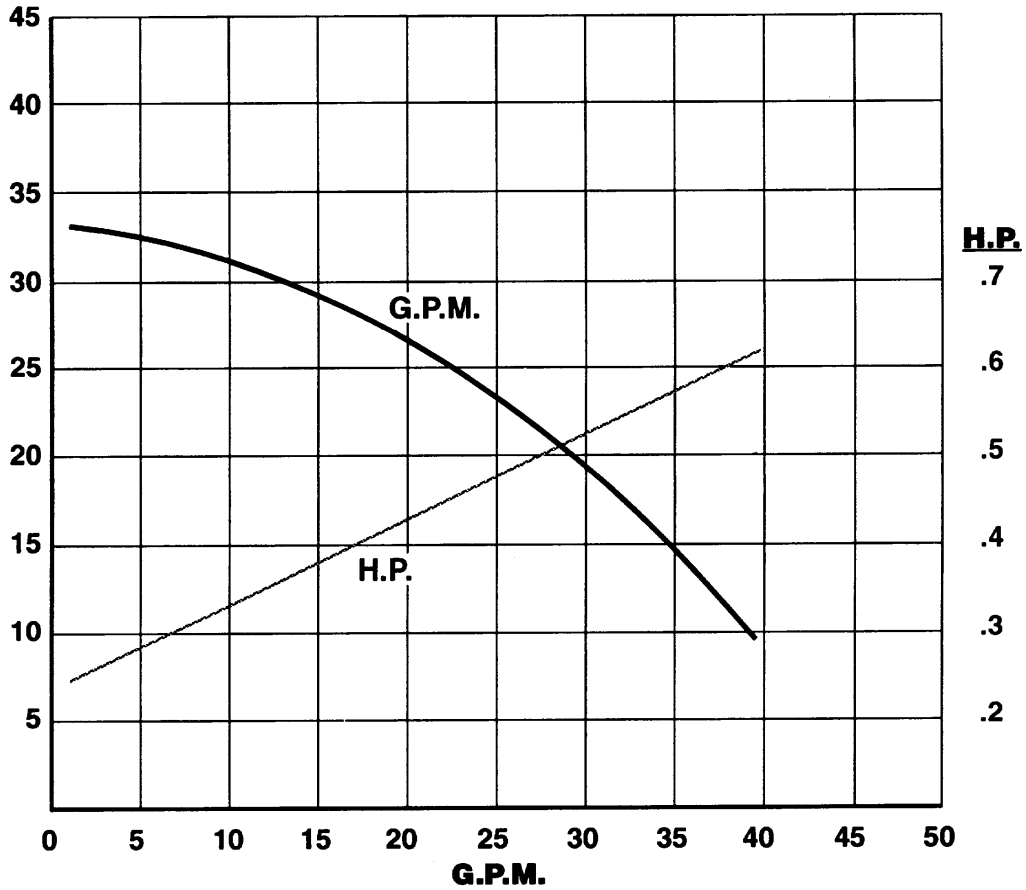

HEAD IN FEET

SP-TE-7P/7K-MD

TRIM IMPELLER
(3.125" DIA.)

MOTOR: MARATHON
0155-0185-1000
230V. 60HZ.
SINGLE PHASE

HEAD IN FEET

SP-TE-7P/7K-MD

TRIM IMPELLER
(3.00" DIA.)

MOTOR: MARATHON
0155-0185-1000
230V. 60HZ.
SINGLE PHASE