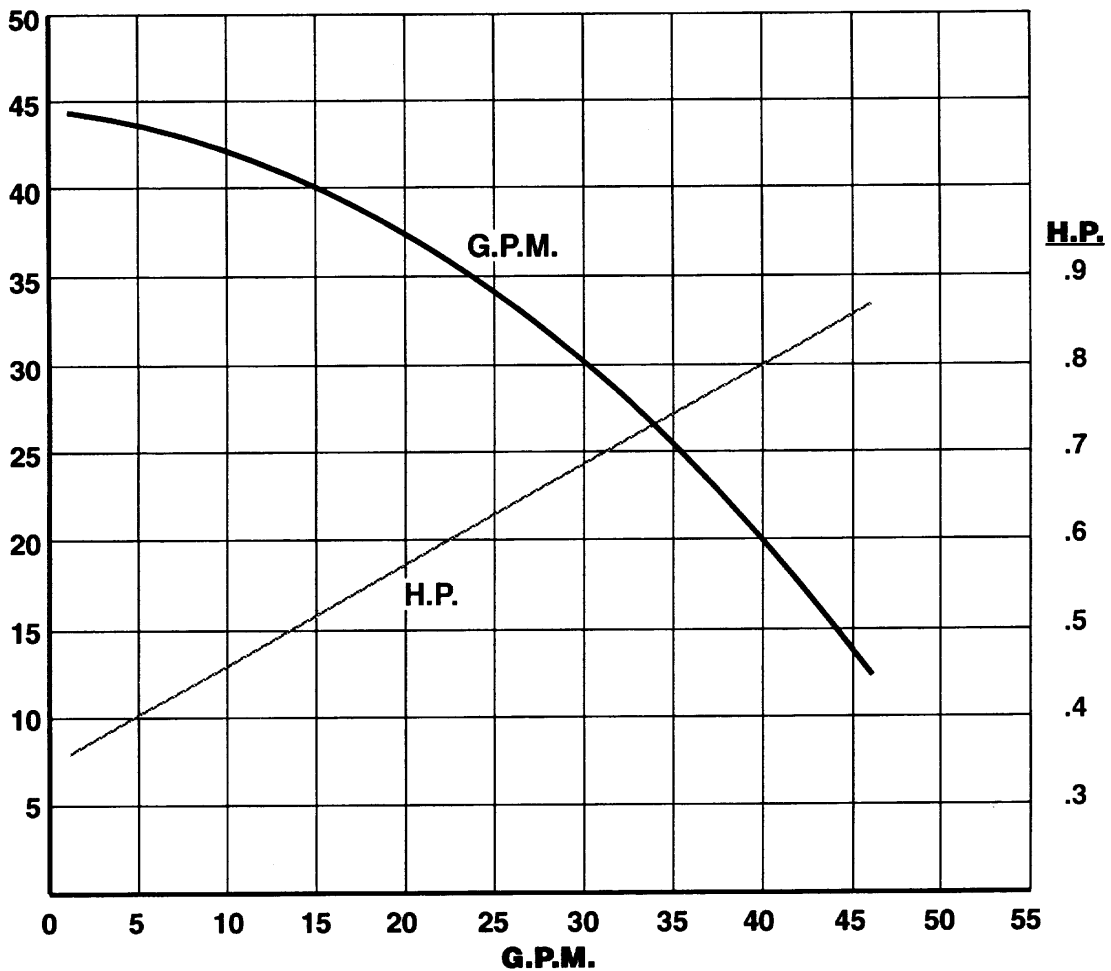

SP-TE-7P/7K-MD

MOTOR: MARATHON
0155-0185-1000
230V. 60HZ.
SINGLE PHASE

HEAD IN FEET

SP-TE-7P/7K-MD

**FULL SIZE IMPELLER
(3.750" DIA.)**

**MOTOR: MARATHON
0155-0186-1000
230V. 60HZ.
3 PHASE**

HEAD IN FEET

SP-TE-7P/7K-MD

TRIM IMPELLER
(3.625" DIA.)

MOTOR: MARATHON
0155-0185-1000
230V. 60HZ.
SINGLE PHASE

HEAD IN FEET

SP-TE-7P/7K-MD

TRIM IMPELLER
(3.500" DIA.)

MOTOR: MARATHON
0155-0185-1000
230V. 60HZ.
SINGLE PHASE

HEAD IN FEET

SP-TE-7P/7K-MD
TRIM IMPELLER
(3.375" DIA.)

MOTOR: MARATHON
0155-0185-1000
230V. 60HZ.
SINGLE PHASE

HEAD IN FEET

SP-TE-7P/7K-MD

TRIM IMPELLER
(3.25" DIA.)

MOTOR: MARATHON
0155-0185-1000
230V. 60HZ.
SINGLE PHASE