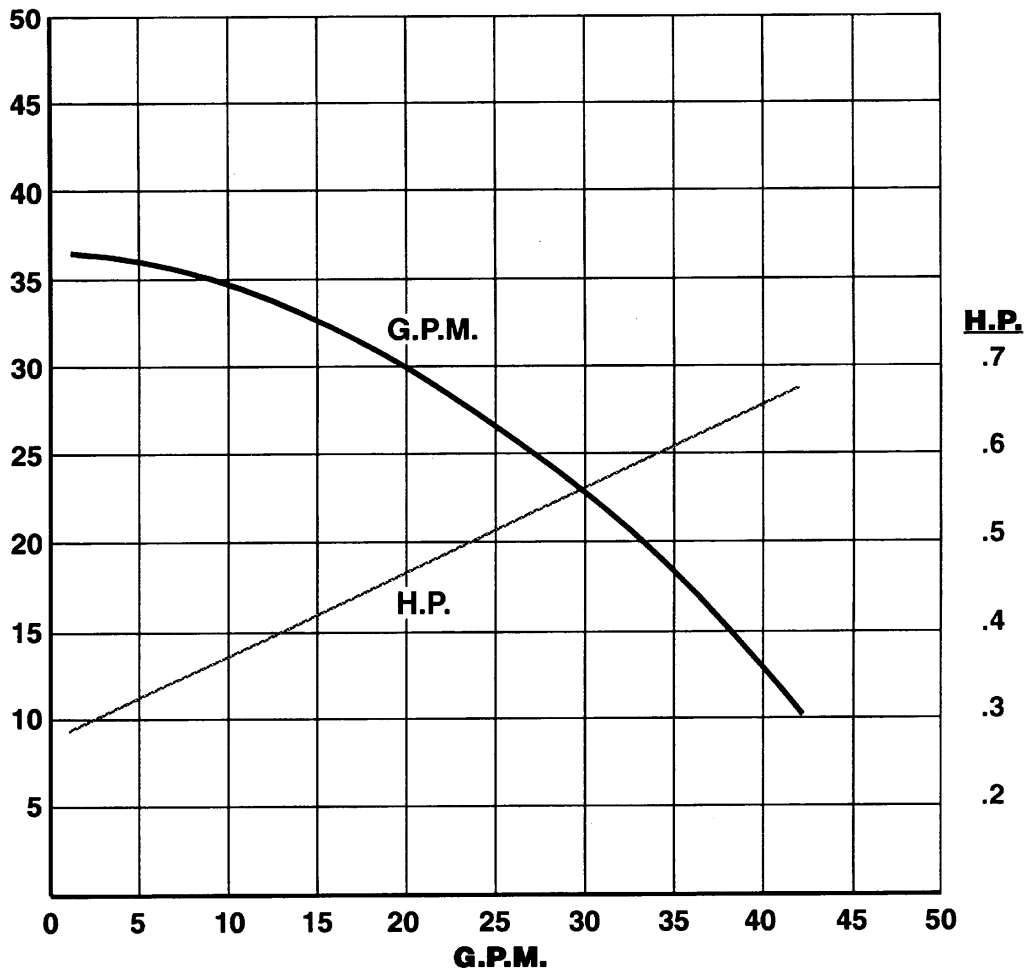

HEAD IN FEET